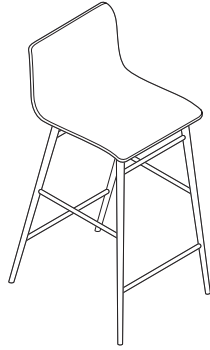

TAMI DINING

EQ3

TAMI – DINING

DESCRIPTION

Modern and effortless. The Tami dining chair has a bent wood seat and rounded solid oak legs. Curved to the shape of the body, the edge of the seat is softened for added comfort. With a subtle radius on all edges, and durable lacquer finish, the Tami chair is designed for a busy dining or kitchen table. Available in three finishes: black, oak and a smoked oak.

TAMI – DINING

DINING CHAIR

18" w × 20" d × 32" h

Black Oak 3020-415-4

Walnut 3020-415-13

Light Oak 3020-415-23

Smoky Blue 3020-9415-39

COUNTER STOOL

17" w × 20" d × 34" h

Black Oak 3020-416-4

Walnut 3020-416-13

Oak 3020-416-16

DINING CHAIR

COUNTER STOOL