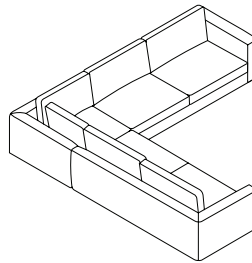

**3-PIECE SOFA WITH
CORNER SEAT**

116.5" w × 116.5" d × 30" h
Fabric 30337-07, 08, 09
Leather 37337-07, 08, 09