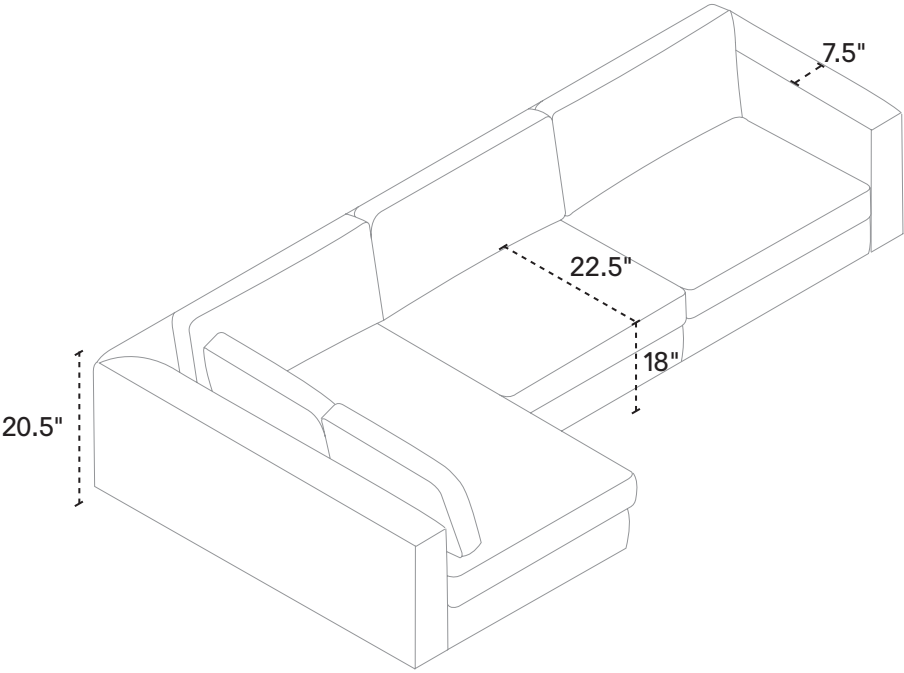

2-PIECE SOFA WITH FULL ARM CHAISE

STRAIGHT ARM – CLASSIC