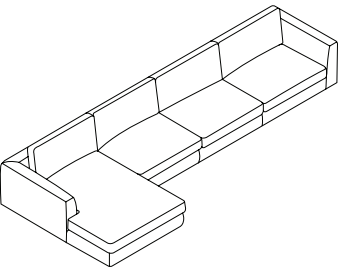

118" w × 65" d × 30" h
Fabric 30336-07, 20
Leather 37336-07, 20

3-PIECE SOFA WITH BACKLESS CHAISE

118" w × 110" d × 30" h
Fabric 30336-08, 09, 35
Leather 37336-08, 09, 35

3-PIECE SOFA WITH CORNER SEAT

118" w × 118" d × 30" h
Fabric 30336-07, 08, 09
Leather 37336-07, 08, 09