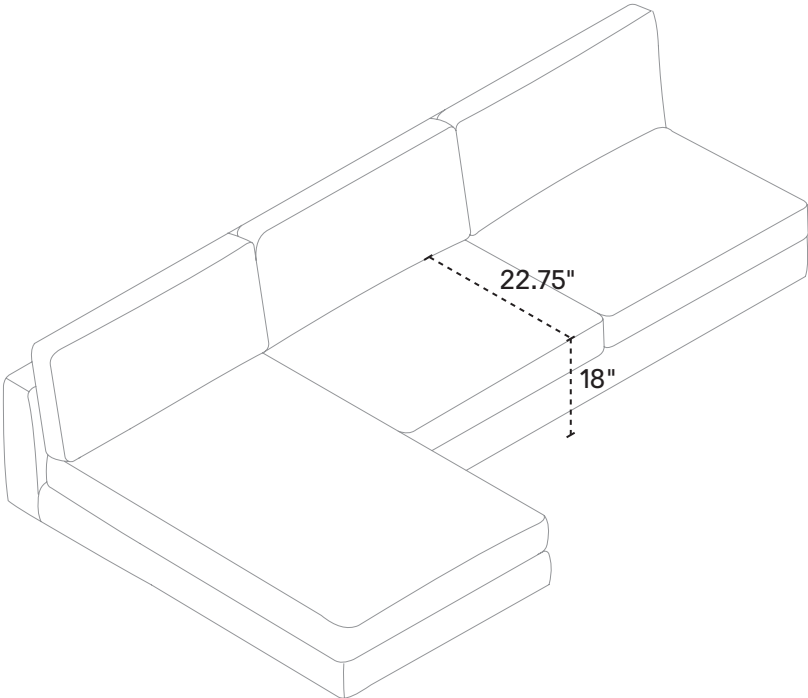

2-PIECE ARMLESS SOFA WITH CHAISE

ANGLED ARM – CLASSIC