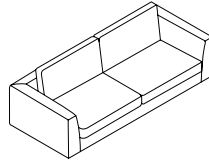

CELLO – LIVING

ANGLED ARM – CLASSIC

ARMLESS SWIVEL CHAIR

36" w × 39" d × 30.5" h
Fabric 30336-71
Leather 37336-71

NARROW LOVESEAT

79" w × 39" d × 30" h
Fabric 30336-03
Leather 37336-03

88" SOFA

88" w × 39" d × 30" h
Fabric 30336-33
Leather 37336-33