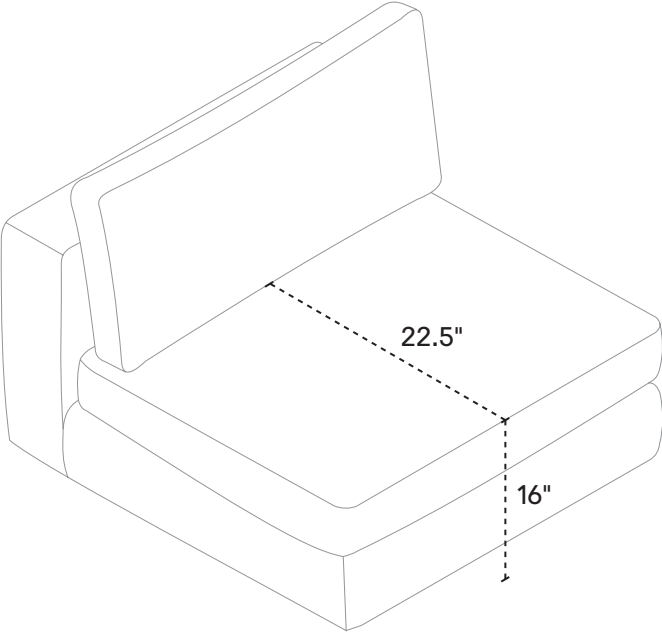

ARMLESS SWIVEL CHAIR

STRAIGHT ARM – CLASSIC