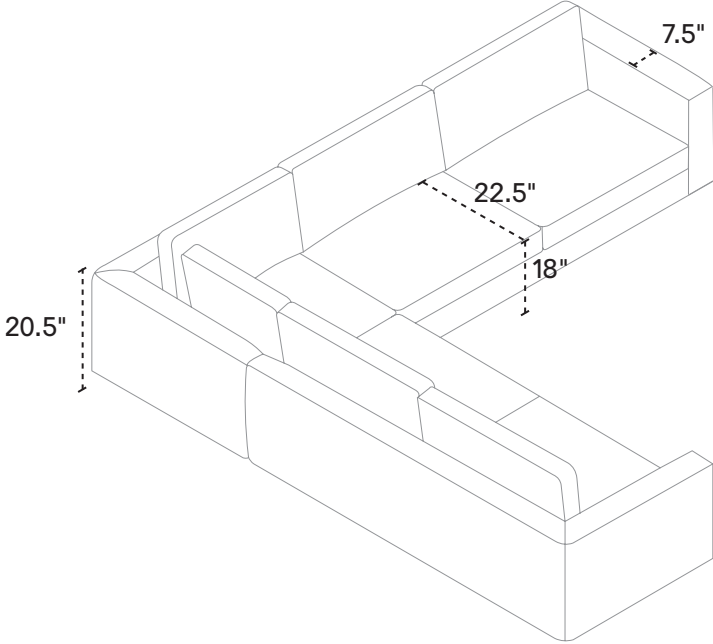

3-PIECE SOFA WITH CORNER SEAT

STRAIGHT ARM – CLASSIC