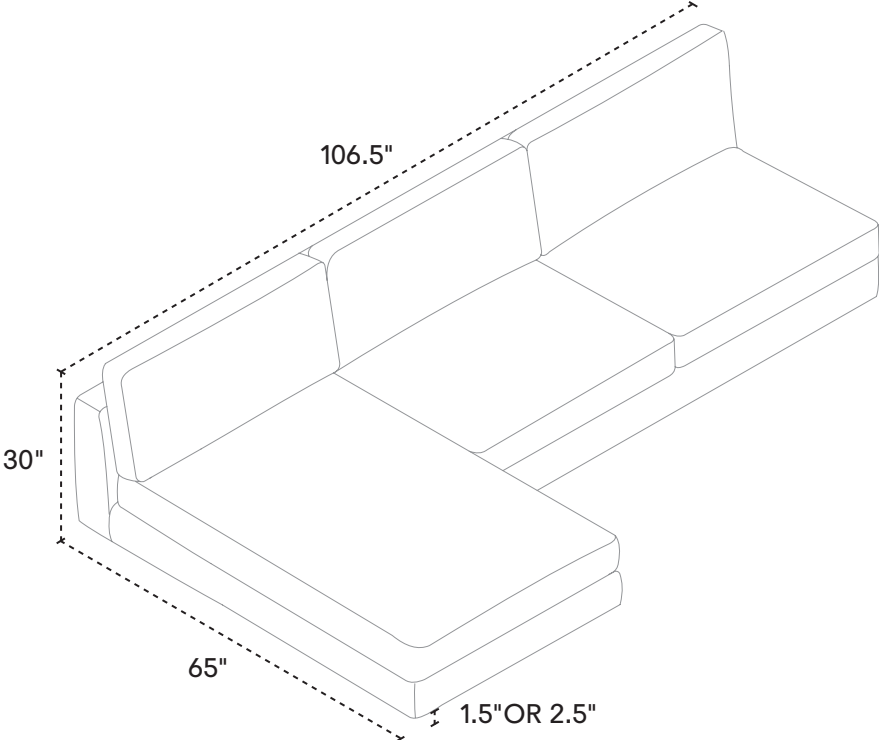

2-PIECE ARMLESS SOFA WITH CHAISE

ANGLED ARM – CLASSIC