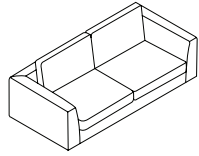

CELLO – LIVING

ANGLED ARM – CLASSIC

ARMLESS SWIVEL CHAIR

36" w × 39" d × 30.5" h
Fabric 30336-71
Leather 37336-71

NARROW LOVESEAT

79" w × 39" d × 30" h
Fabric 30336-03
Leather 37336-03

88" SOFA

88" w × 39" d × 30" h
Fabric 30336-33
Leather 37336-33