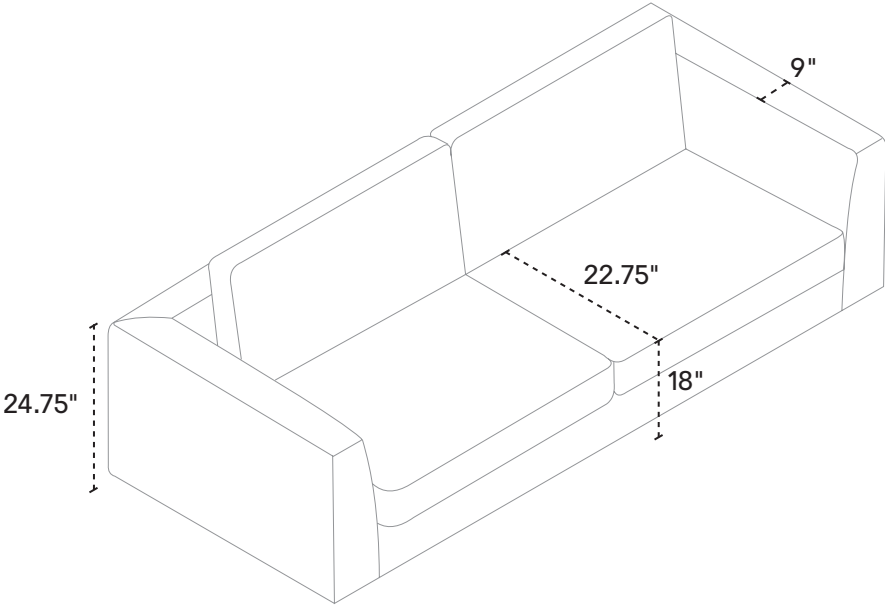

39" w × 39" d × 16" h
Fabric 30336-74
Leather 37336-74

RECTANGULAR OTTOMAN

39" w × 27" d × 16" h
Fabric 30336-64
Leather 37336-64

ARMLESS SWIVEL CHAIR

ANGLED ARM – CLASSIC

NARROW LOVESEAT

ANGLED ARM – CLASSIC

88" SOFA

ANGLED ARM - CLASSIC

2-PIECE ARMLESS SOFA WITH CHAISE

ANGLED ARM – CLASSIC

2-PIECE SOFA WITH CHAISE

ANGLED ARM – CLASSIC

2-PIECE SOFA WITH FULL ARM CHAISE

ANGLED ARM – CLASSIC