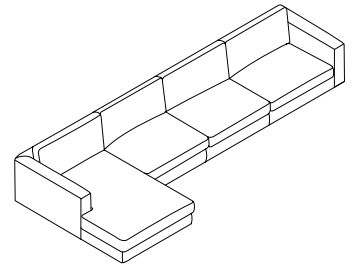

3-PIECE SOFA WITH CHAISE

155" w × 65" d × 30" h
Fabric 30337-08, 10, 16
Leather 37337-08, 10, 16