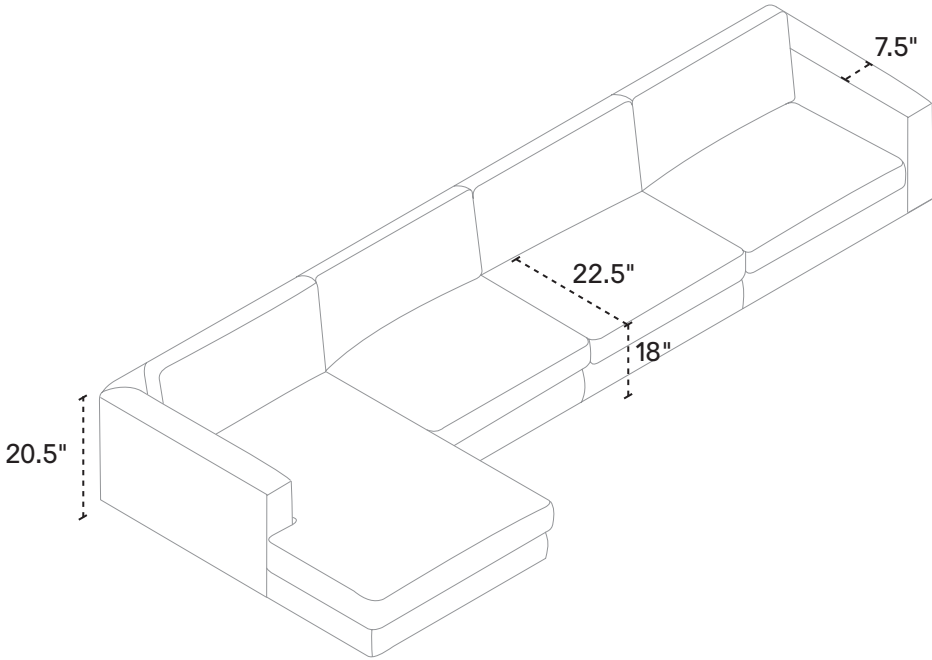

3-PIECE SOFA WITH CHAISE

STRAIGHT ARM – CLASSIC