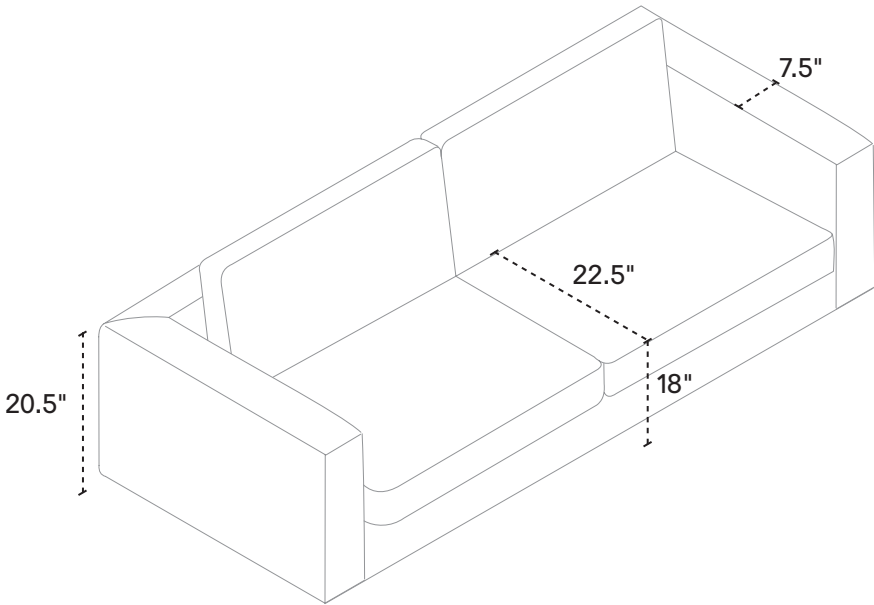

RECTANGULAR OTTOMAN

39" w × 27" d × 16" h
Fabric 30337-64
Leather 37337-64

ARMLESS SWIVEL CHAIR

STRAIGHT ARM – CLASSIC

NARROW LOVESEAT

STRAIGHT ARM – CLASSIC

85" SOFA

STRAIGHT ARM - CLASSIC