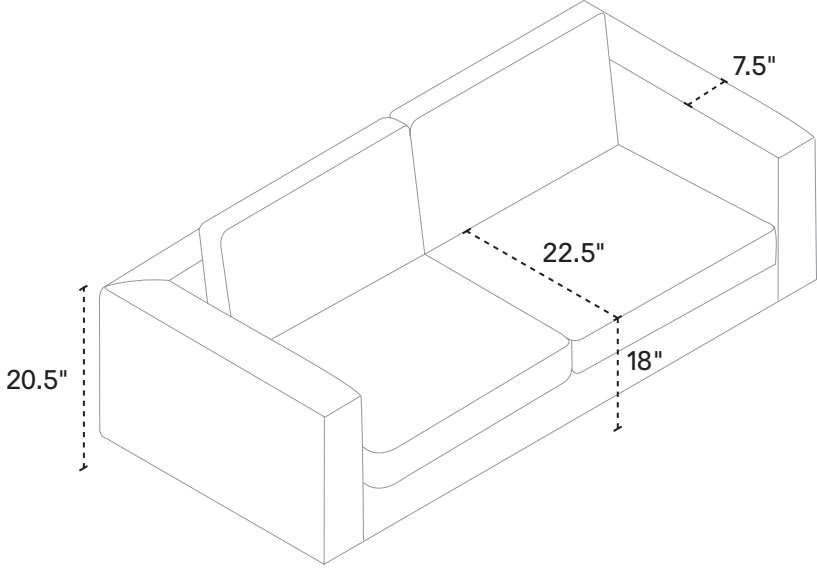

RECTANGULAR OTTOMAN

39" w × 27" d × 16" h
Fabric 30337-64
Leather 37337-64

ARMLESS SWIVEL CHAIR

STRAIGHT ARM – CLASSIC

NARROW LOVESEAT

STRAIGHT ARM – CLASSIC

85" SOFA

STRAIGHT ARM - CLASSIC