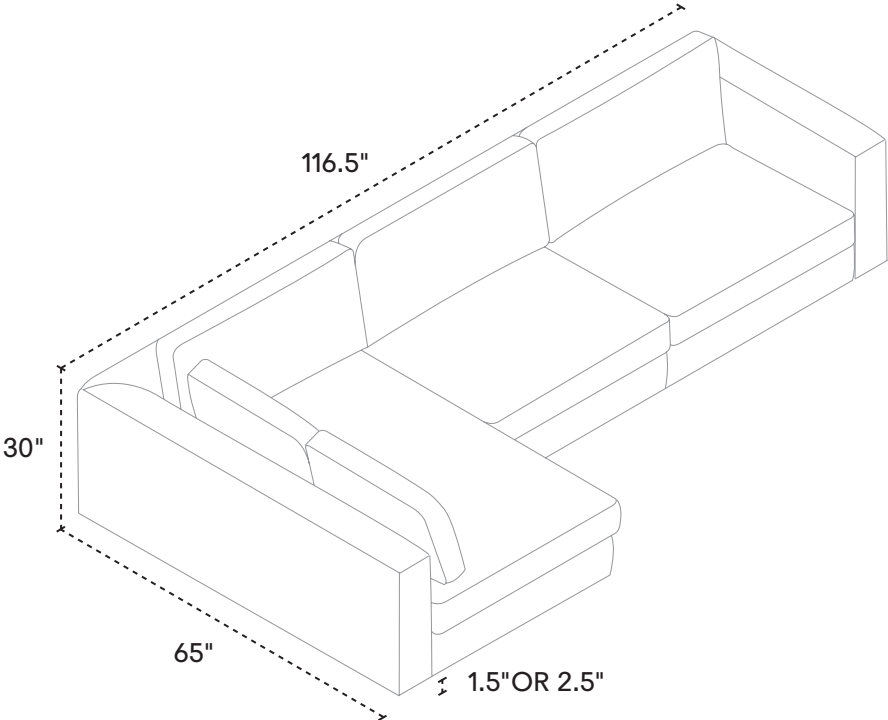

2-PIECE SOFA WITH FULL ARM CHAISE

STRAIGHT ARM – CLASSIC