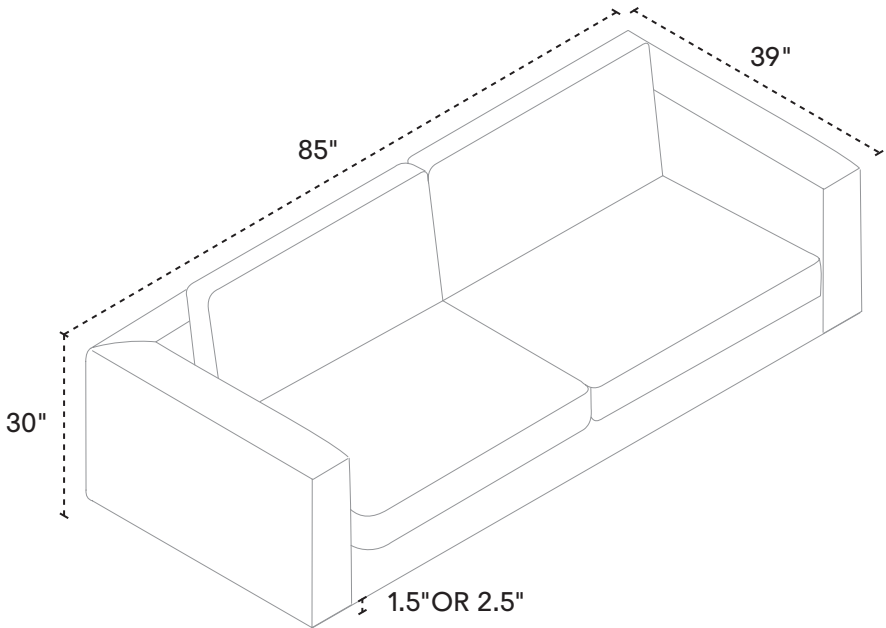

RECTANGULAR OTTOMAN

39" w × 27" d × 16" h
Fabric 30337-64
Leather 37337-64

ARMLESS SWIVEL CHAIR

STRAIGHT ARM – CLASSIC

NARROW LOVESEAT

STRAIGHT ARM – CLASSIC

85" SOFA

STRAIGHT ARM - CLASSIC