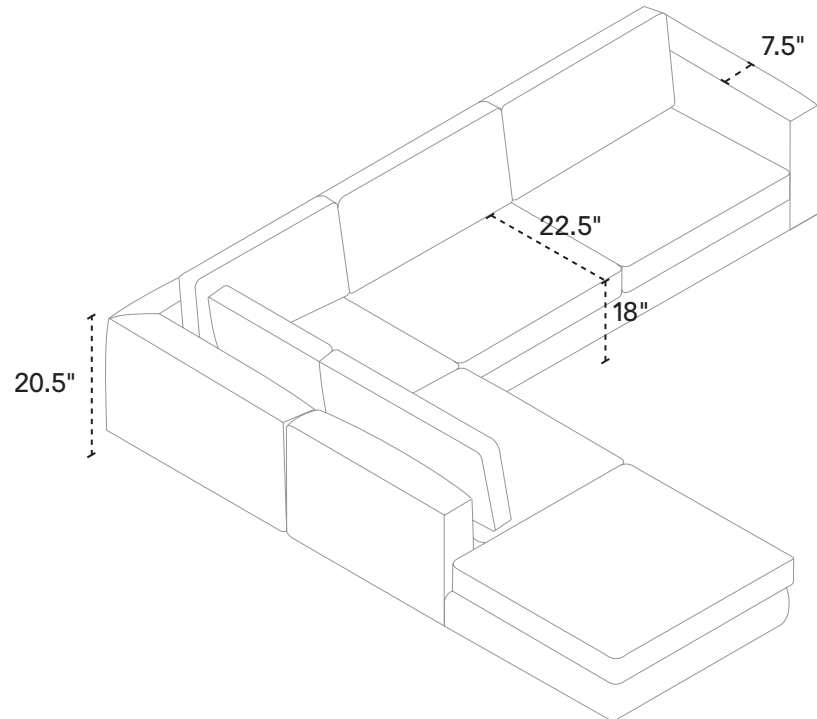

3-PIECE SOFA WITH BACKLESS CHAISE

STRAIGHT ARM – CLASSIC