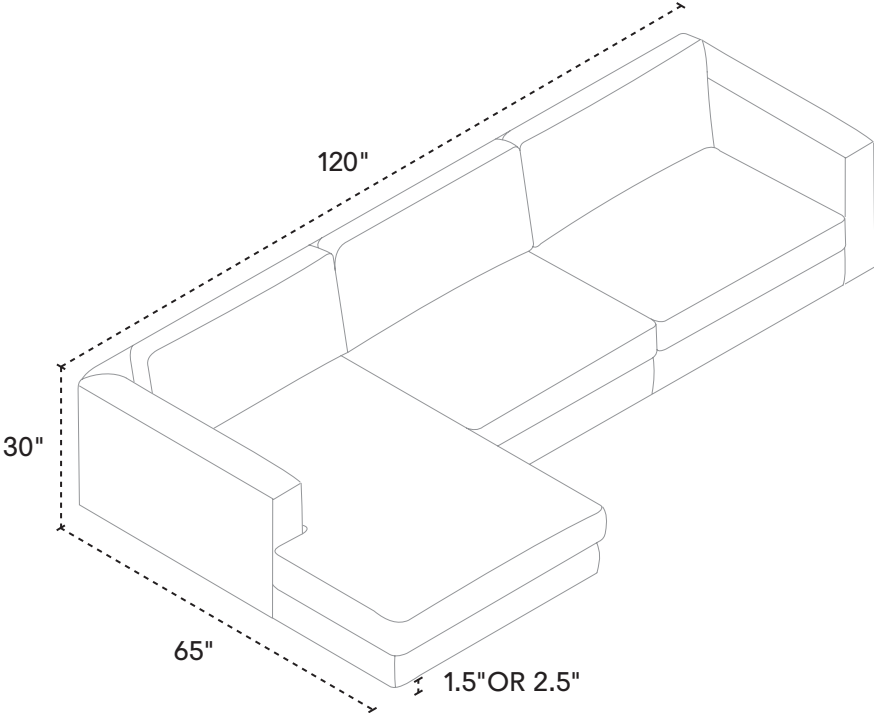

2-PIECE SOFA WITH CHAISE

STRAIGHT ARM – CLASSIC