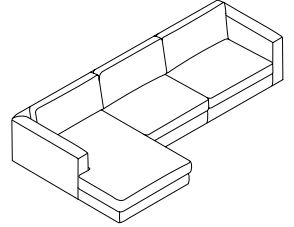

CELLO – LIVING

STRAIGHT ARM – CLASSIC

ARMLESS SWIVEL CHAIR

36" w × 39" d × 30.5" h
Fabric 30337-71
Leather 37337-71

NARROW LOVESEAT

77" w × 39" d × 30" h
Fabric 30337-03
Leather 37337-03

85" SOFA

85" w × 39" d × 30" h
Fabric 30337,-33
Leather 37337-33