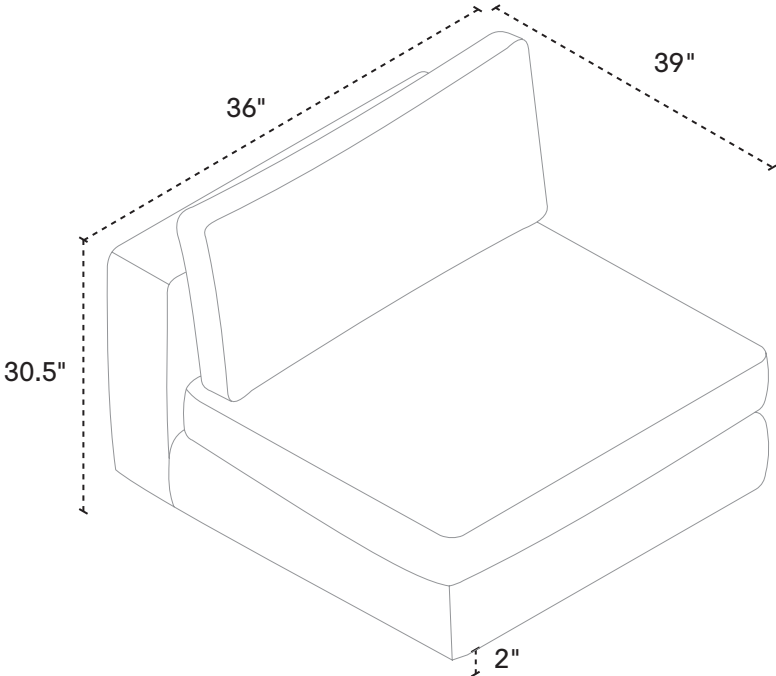

ARMLESS SWIVEL CHAIR

STRAIGHT ARM – CLASSIC