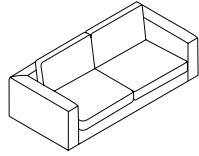

CELLO – LIVING

STRAIGHT ARM – CLASSIC

ARMLESS SWIVEL CHAIR

36" w × 39" d × 30.5" h
Fabric 30337-71
Leather 37337-71

NARROW LOVESEAT

77" w × 39" d × 30" h
Fabric 30337-03
Leather 37337-03

85" SOFA

85" w × 39" d × 30" h
Fabric 30337,-33
Leather 37337-33