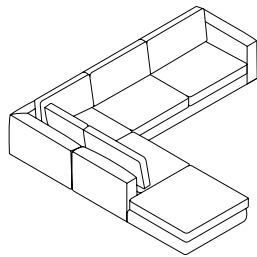

**3-PIECE SOFA WITH
BACKLESS CHAISE**

116.5" w × 110" d × 30" h
Fabric 30337-08, 09, 35
Leather 37337-08, 09, 35