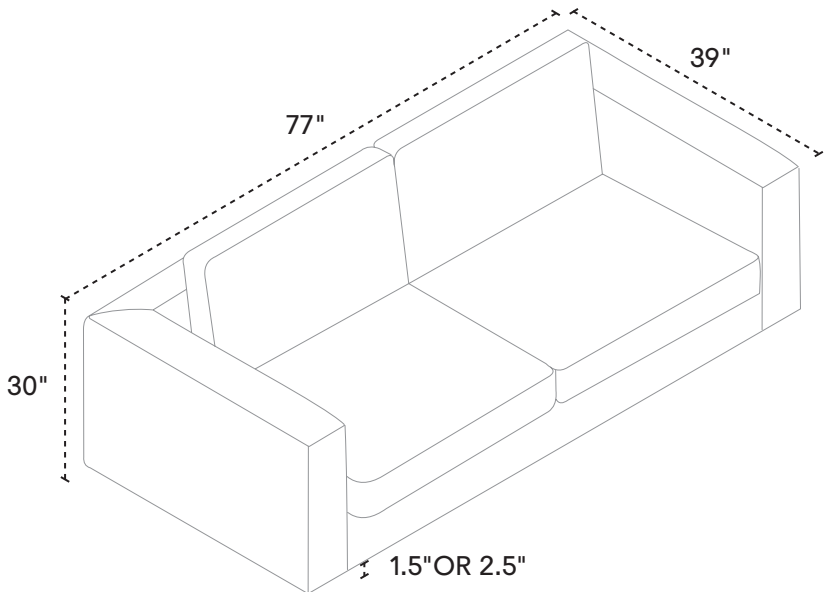

RECTANGULAR OTTOMAN

39" w × 27" d × 16" h
Fabric 30337-64
Leather 37337-64

ARMLESS SWIVEL CHAIR

STRAIGHT ARM – CLASSIC

NARROW LOVESEAT

STRAIGHT ARM – CLASSIC

85" SOFA

STRAIGHT ARM - CLASSIC