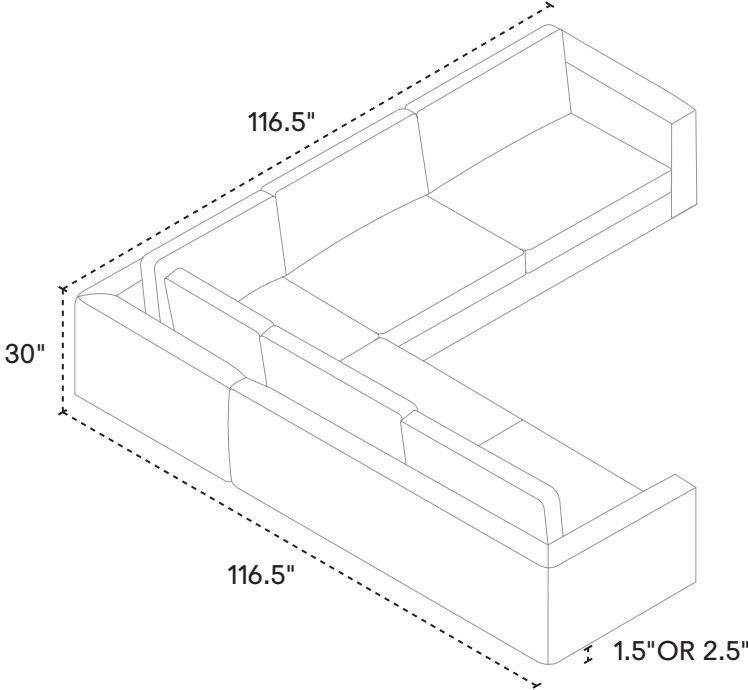

3-PIECE SOFA WITH CORNER SEAT

STRAIGHT ARM – CLASSIC