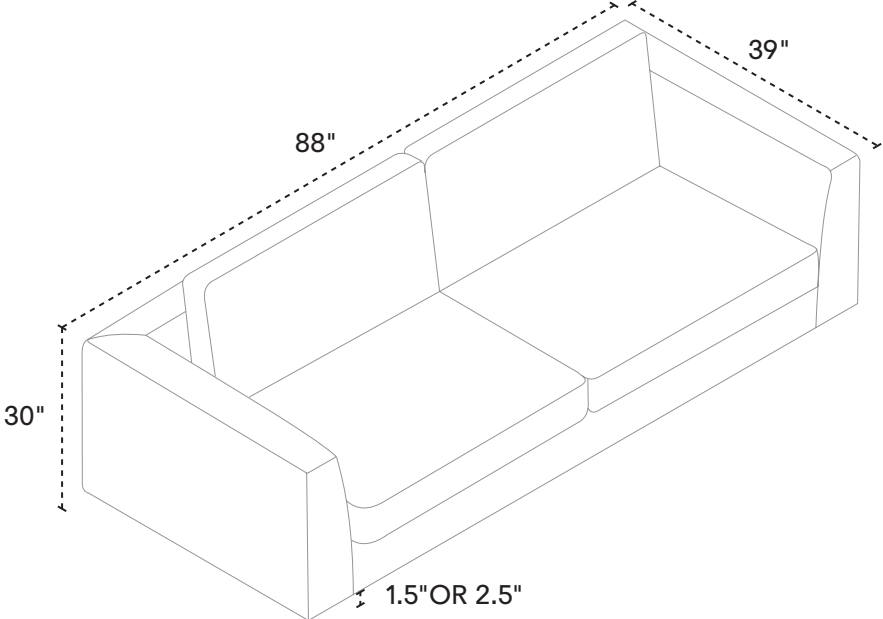

88" SOFA

ANGLED ARM - CLASSIC