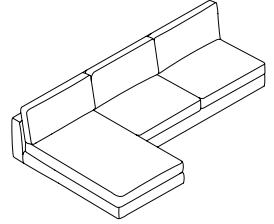

CELLO – LIVING

ANGLED ARM – CLASSIC

ARMLESS SWIVEL CHAIR

36" w × 39" d × 30.5" h
Fabric 30336-71
Leather 37336-71

NARROW LOVESEAT

79" w × 39" d × 30" h
Fabric 30336-03
Leather 37336-03

88" SOFA

88" w × 39" d × 30" h
Fabric 30336-33
Leather 37336-33