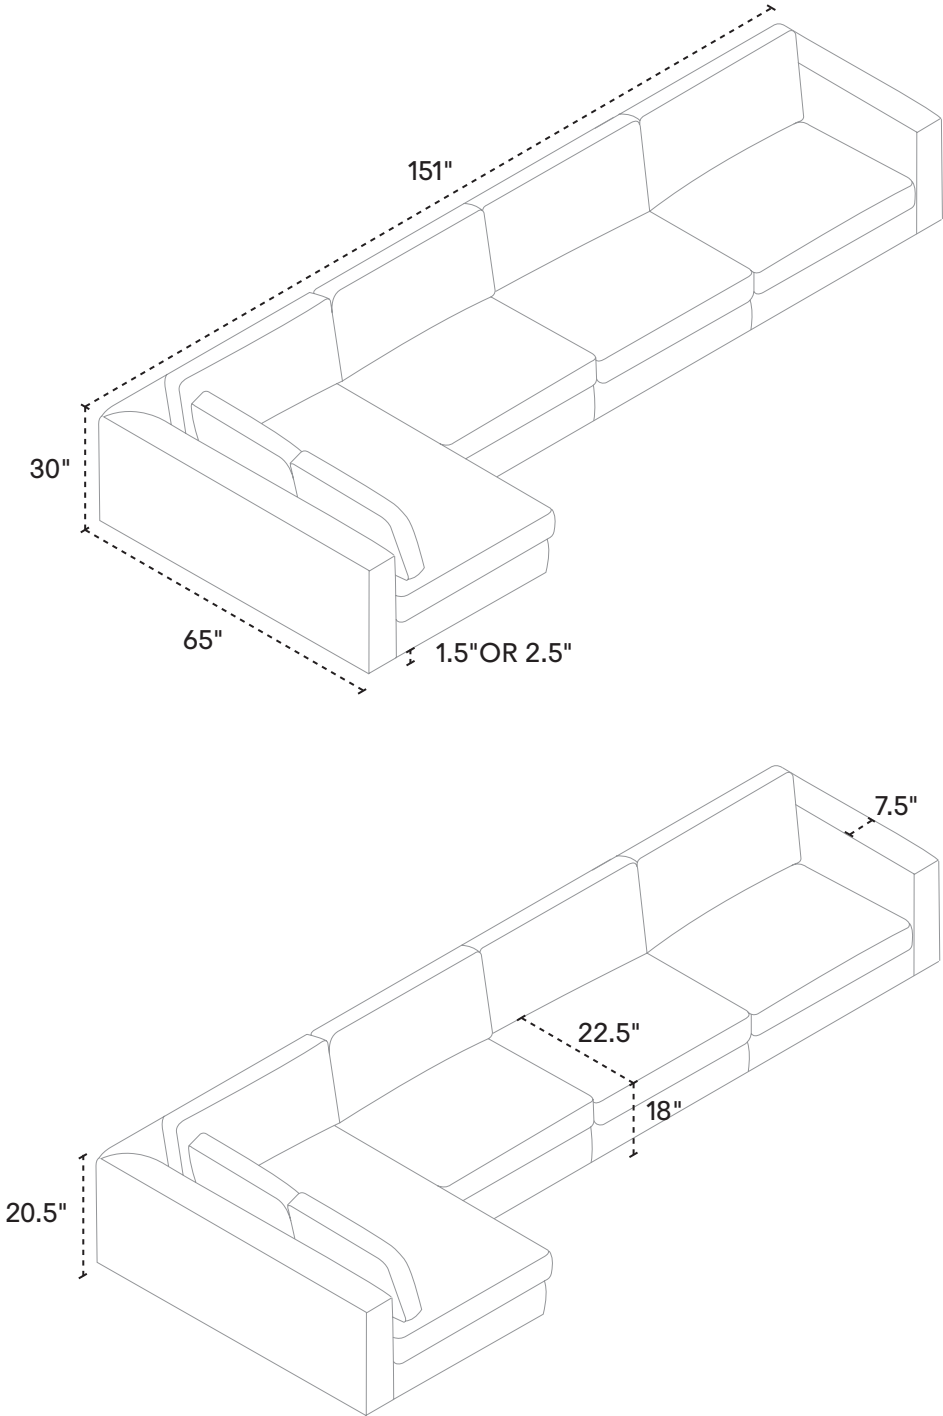

3-PIECE SOFA WITH FULL ARM CHAISE

STRAIGHT ARM – CLASSIC