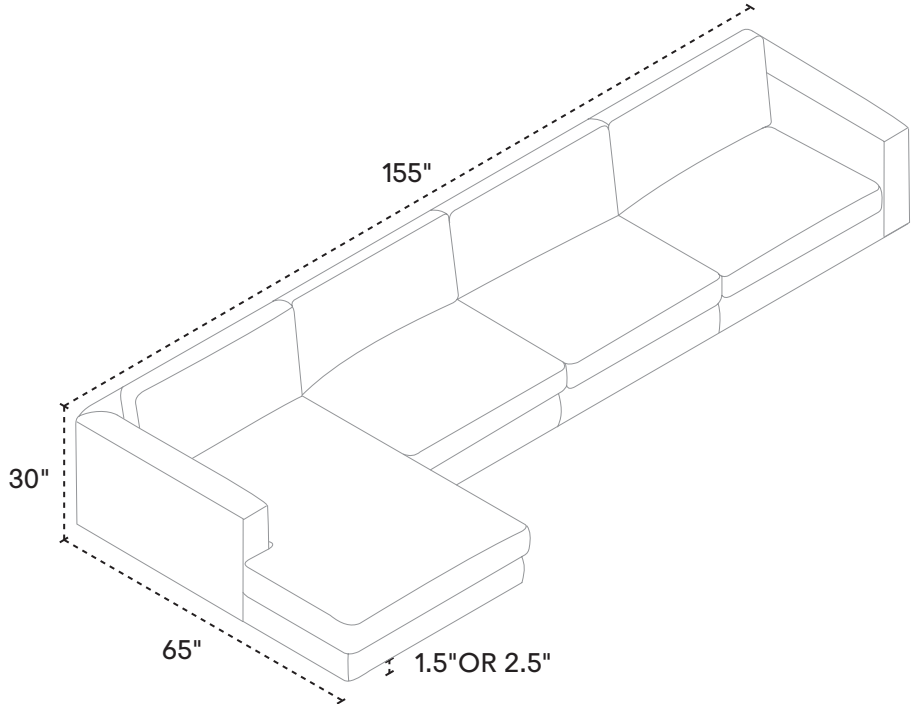

3-PIECE SOFA WITH CHAISE

STRAIGHT ARM – CLASSIC