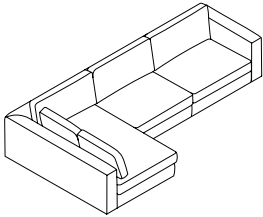

**2-PIECE SOFA WITH FULL
ARM CHAISE**

116.5" w × 65" d × 30" h
Fabric 30337-07, 20
Leather 37337-07, 20