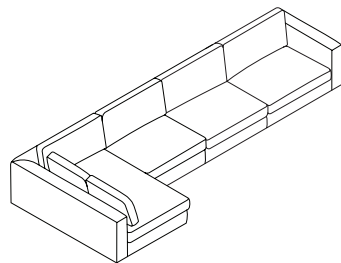

**3-PIECE SOFA WITH FULL
ARM CHAISE**

151.5" w × 65" d × 30" h
Fabric 30337-08, 10, 19
Leather 37337-08, 10, 19

39" w × 39" d × 16" h
Fabric 30337-74
Leather 37337-74

39" w × 27" d × 16" h
Fabric 30337-64
Leather 37337-64