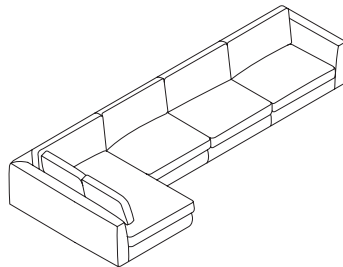

3-PIECE SOFA WITH FULL ARM CHAISE

153" w × 65" d × 30" h
Fabric 30336-08, 10, 19
Leather 37336-08, 10, 19

39" w × 39" d × 16" h
Fabric 30336-74
Leather 37336-74

39" w × 27" d × 16" h
Fabric 30336-64
Leather 37336-64