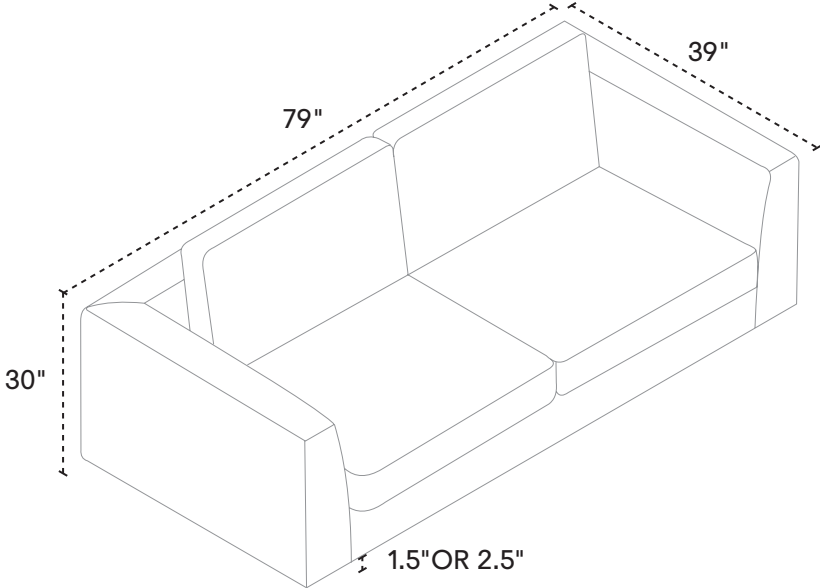

39" w × 39" d × 16" h
Fabric 30336-74
Leather 37336-74

RECTANGULAR OTTOMAN

39" w × 27" d × 16" h
Fabric 30336-64
Leather 37336-64

ARMLESS SWIVEL CHAIR

ANGLED ARM – CLASSIC

NARROW LOVESEAT

ANGLED ARM – CLASSIC