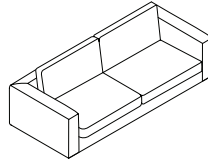

CELLO – LIVING

STRAIGHT ARM – CLASSIC

ARMLESS SWIVEL CHAIR

36" w × 39" d × 30.5" h
Fabric 30337-71
Leather 37337-71

NARROW LOVESEAT

77" w × 39" d × 30" h
Fabric 30337-03
Leather 37337-03

85" SOFA

85" w × 39" d × 30" h
Fabric 30337,-33
Leather 37337-33