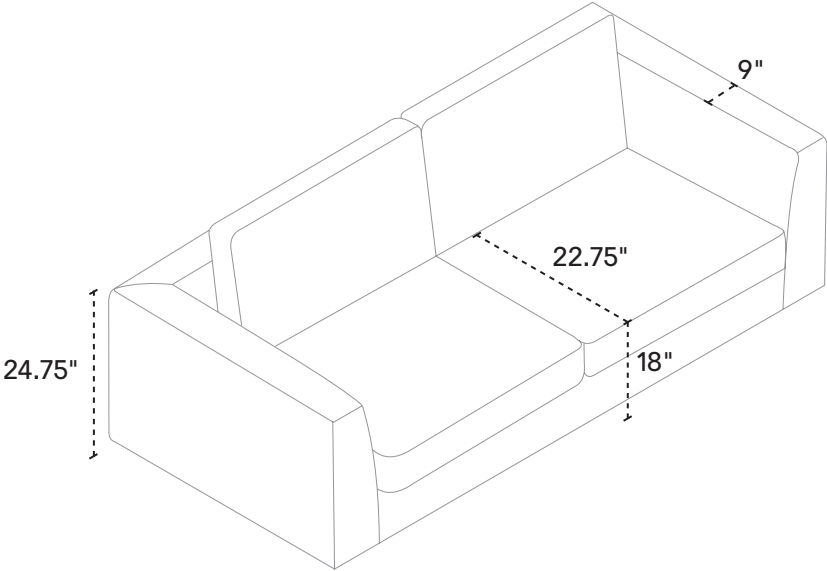

39" w × 39" d × 16" h
Fabric 30336-74
Leather 37336-74

RECTANGULAR OTTOMAN

39" w × 27" d × 16" h
Fabric 30336-64
Leather 37336-64

ARMLESS SWIVEL CHAIR

ANGLED ARM – CLASSIC

NARROW LOVESEAT

ANGLED ARM – CLASSIC

88" SOFA

ANGLED ARM - CLASSIC

2-PIECE ARMLESS SOFA WITH CHAISE

ANGLED ARM – CLASSIC

2-PIECE SOFA WITH CHAISE

ANGLED ARM – CLASSIC

2-PIECE SOFA WITH FULL ARM CHAISE

ANGLED ARM – CLASSIC