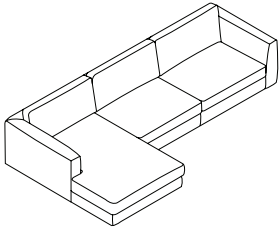

CELLO – LIVING

ANGLED ARM – CLASSIC

ARMLESS SWIVEL CHAIR

36" w × 39" d × 30.5" h
Fabric 30336-71
Leather 37336-71

NARROW LOVESEAT

79" w × 39" d × 30" h
Fabric 30336-03
Leather 37336-03

88" SOFA

88" w × 39" d × 30" h
Fabric 30336-33
Leather 37336-33

2-PIECE ARMLESS SOFA WITH CHAISE

106.5" w × 65" d × 30" h
Fabric 30336-06, 14
Leather 37336-06, 14

2-PIECE SOFA WITH CHAISE

123" w × 65" d × 30" h
Fabric 30336-07, 15
Leather 37336-07, 15

2-PIECE SOFA WITH FULL ARM CHAISE