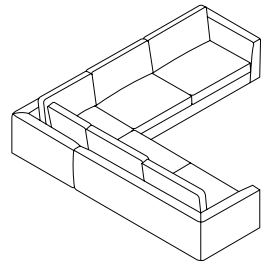

CELLO – LIVING

ANGLED ARM – CLASSIC

ARMLESS SWIVEL CHAIR

36" w × 39" d × 30.5" h
Fabric 30336-71
Leather 37336-71

NARROW LOVESEAT

79" w × 39" d × 30" h
Fabric 30336-03
Leather 37336-03

88" SOFA

88" w × 39" d × 30" h
Fabric 30336-33
Leather 37336-33

2-PIECE ARMLESS SOFA WITH CHAISE

106.5" w × 65" d × 30" h
Fabric 30336-06, 14
Leather 37336-06, 14

2-PIECE SOFA WITH CHAISE

123" w × 65" d × 30" h
Fabric 30336-07, 15
Leather 37336-07, 15

2-PIECE SOFA WITH FULL ARM CHAISE

118" w × 65" d × 30" h
Fabric 30336-07, 20
Leather 37336-07, 20

3-PIECE SOFA WITH BACKLESS CHAISE

118" w × 110" d × 30" h
Fabric 30336-08, 09, 35
Leather 37336-08, 09, 35

3-PIECE SOFA WITH CORNER SEAT

118" w × 118" d × 30" h
Fabric 30336-07, 08, 09
Leather 37336-07, 08, 09