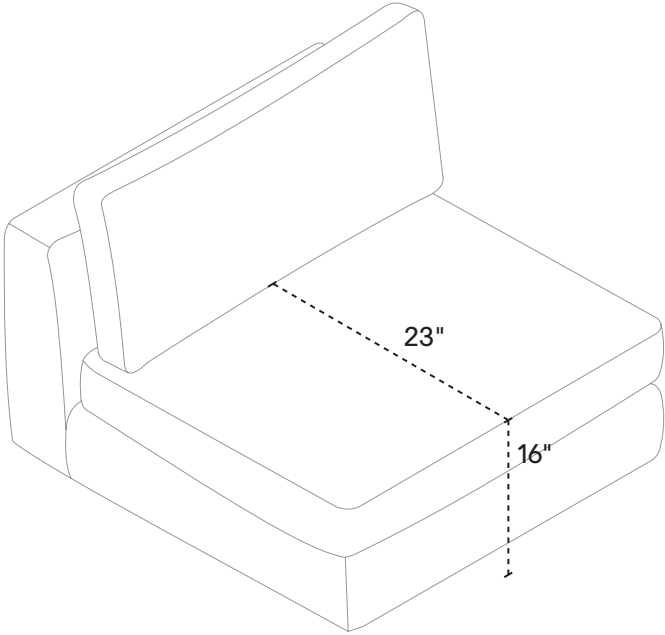

39" w × 39" d × 16" h
Fabric 30336-74
Leather 37336-74

RECTANGULAR OTTOMAN

39" w × 27" d × 16" h
Fabric 30336-64
Leather 37336-64

ARMLESS SWIVEL CHAIR

ANGLED ARM – CLASSIC

NARROW LOVESEAT

ANGLED ARM – CLASSIC