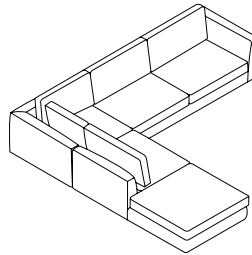

CELLO – LIVING

ANGLED ARM – CLASSIC

ARMLESS SWIVEL CHAIR

36" w × 39" d × 30.5" h
Fabric 30336-71
Leather 37336-71

NARROW LOVESEAT

79" w × 39" d × 30" h
Fabric 30336-03
Leather 37336-03

88" SOFA

88" w × 39" d × 30" h
Fabric 30336-33
Leather 37336-33

2-PIECE ARMLESS SOFA WITH CHAISE

106.5" w × 65" d × 30" h
Fabric 30336-06, 14
Leather 37336-06, 14

2-PIECE SOFA WITH CHAISE

123" w × 65" d × 30" h
Fabric 30336-07, 15
Leather 37336-07, 15

2-PIECE SOFA WITH FULL ARM CHAISE

118" w × 65" d × 30" h
Fabric 30336-07, 20
Leather 37336-07, 20

3-PIECE SOFA WITH BACKLESS CHAISE

118" w × 110" d × 30" h
Fabric 30336-08, 09, 35
Leather 37336-08, 09, 35

3-PIECE SOFA WITH CORNER SEAT

118" w × 118" d × 30" h
Fabric 30336-07, 08, 09
Leather 37336-07, 08, 09