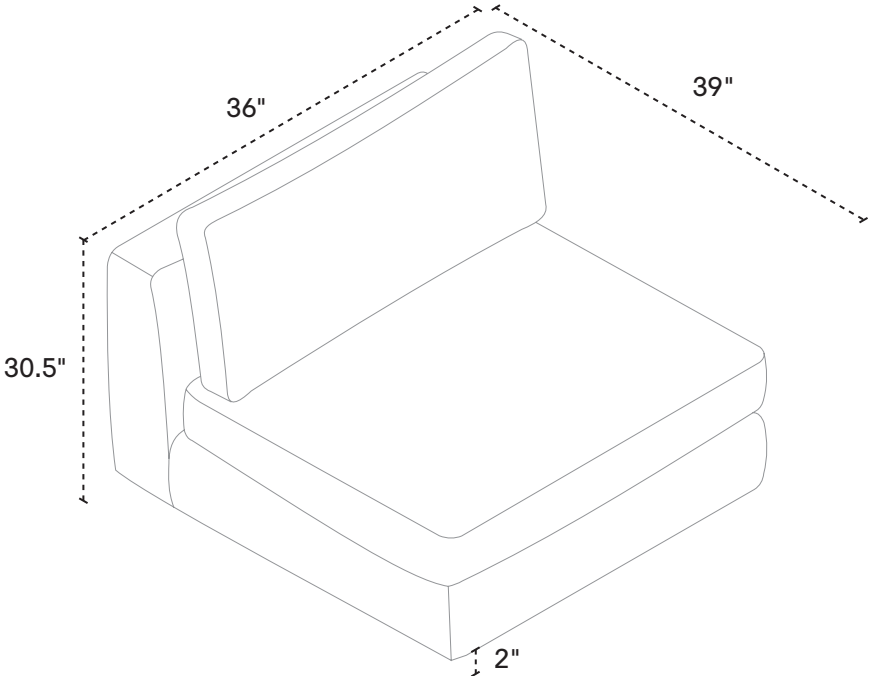

39" w × 39" d × 16" h
Fabric 30336-74
Leather 37336-74

RECTANGULAR OTTOMAN

39" w × 27" d × 16" h
Fabric 30336-64
Leather 37336-64

ARMLESS SWIVEL CHAIR

ANGLED ARM – CLASSIC

NARROW LOVESEAT

ANGLED ARM – CLASSIC