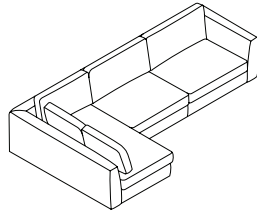

2-PIECE SOFA WITH FULL ARM CHAISE

118" w × 65" d × 30" h
Fabric 30336-07, 20
Leather 37336-07, 20