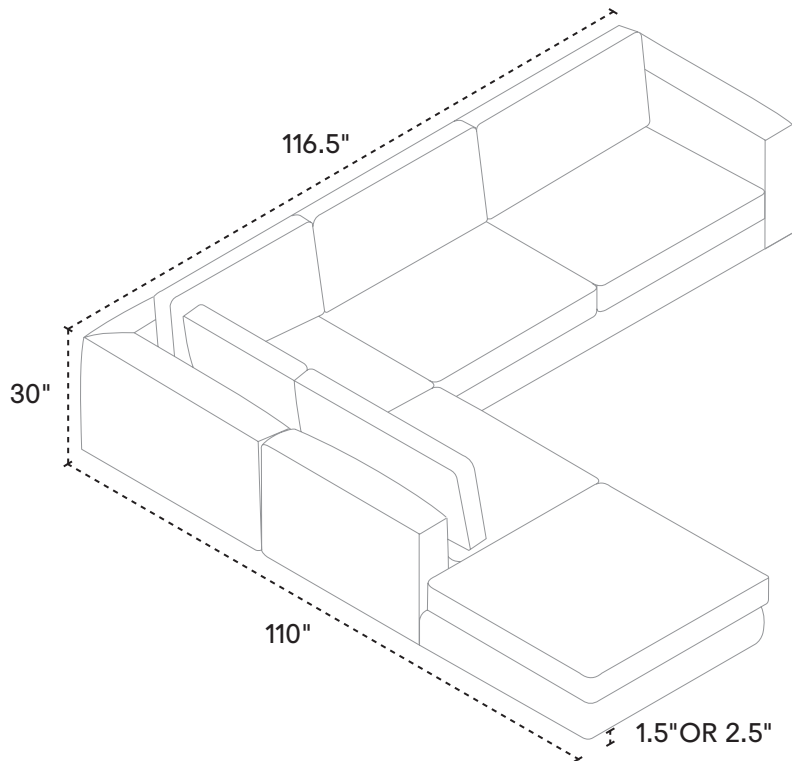

3-PIECE SOFA WITH BACKLESS CHAISE

STRAIGHT ARM – CLASSIC