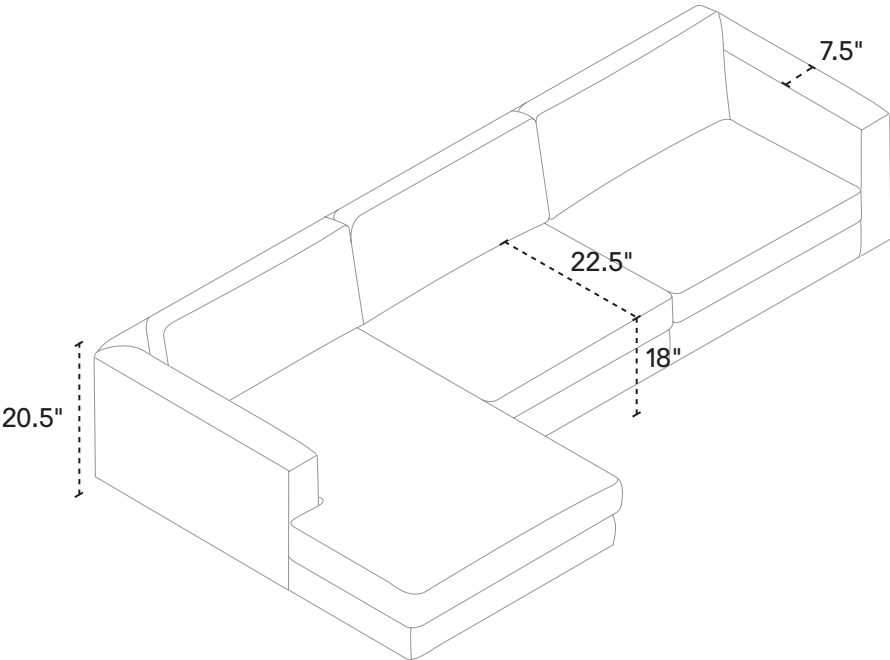

2-PIECE SOFA WITH CHAISE

STRAIGHT ARM – CLASSIC